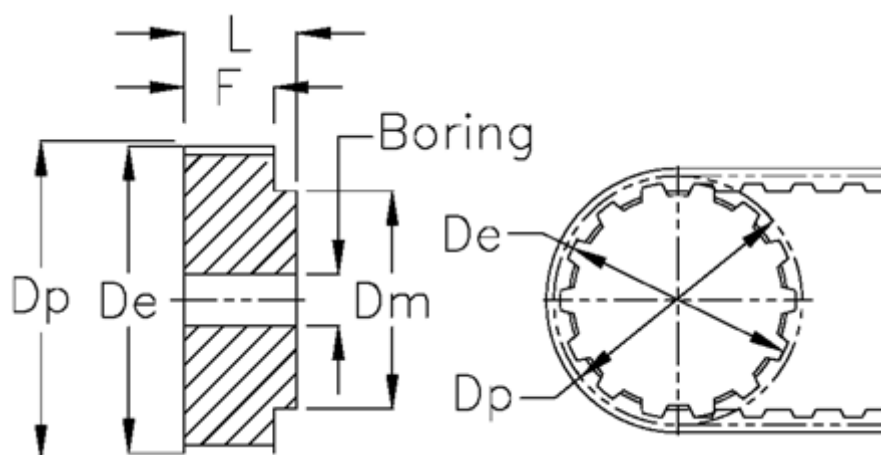

# Data Sheet

Article number: 604146036037

Description: Timing belt pulley with hub  
36 XL 037

## Measures

De	= 57.7	Tooth number	= 36
Dm	= 38	Weight	= 0.13
Dp	= 58.21	Width	= XL 037
F	= 14.3		
L	= 25.4		
Max bore	= 23		
Pitch	= 1/5"		
Pre-drilled	= 8		